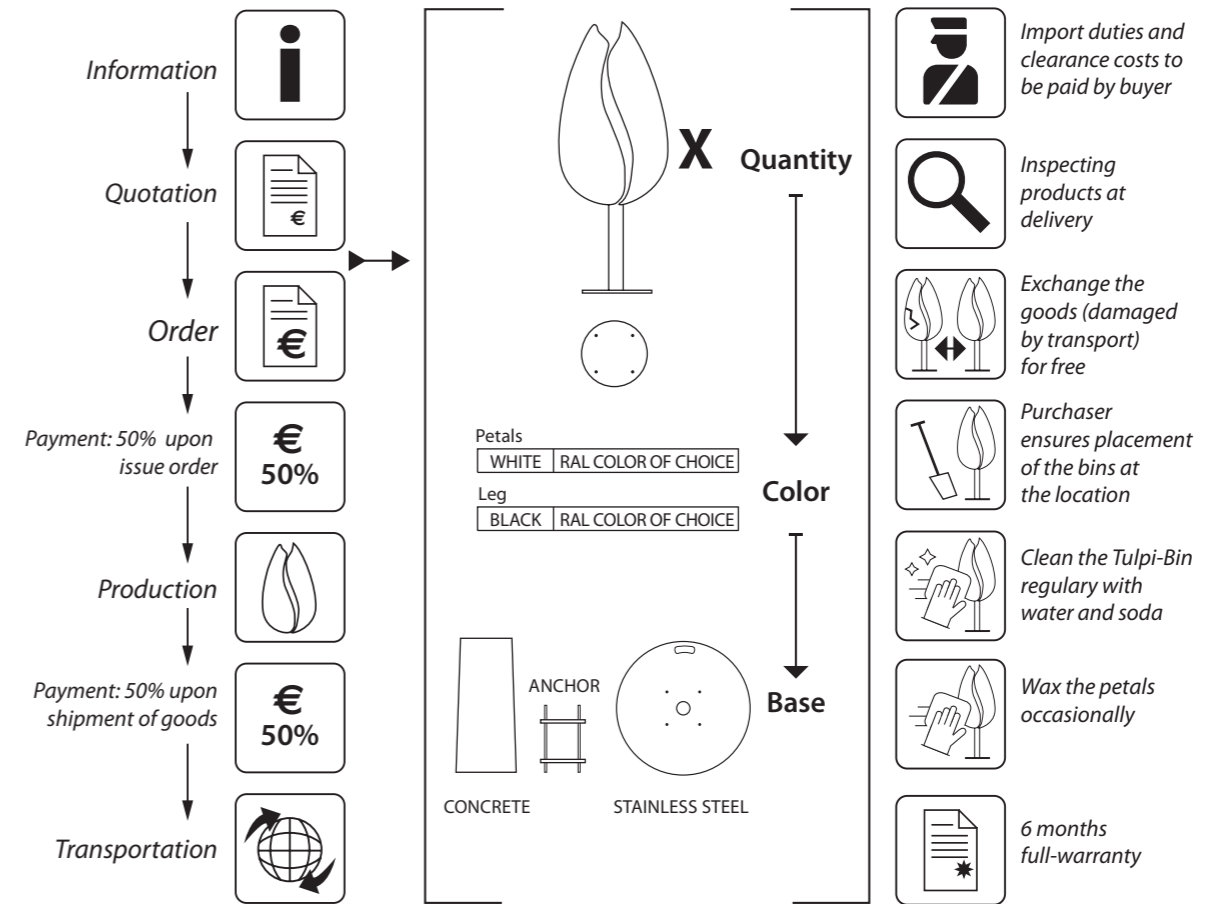

It comprises a solid round steel stem with a tubular frame.

A ring for garbage bags ensures a large waste capacity. The whole unit is surrounded by two curved composite petals.

Features & Materials

Features

Product information & Colors

Basic

The Tulpi-Arabesque has a round pedestal base. It can be supplied with either a free-standing round metal base plate or a concrete base and 4 x M12 bolts. Where it is impractical to ship the Tulpi concrete base, we supply a metal anchor-frame which should be set into a client-supplied concrete base. These options enable the user to place the Tulpi-Arabesque exactly where it is needed. It is commonly supplied with a ring for attaching a garbage bag.

Basic RAL colors

Leg: 9005 deep black
 Petals: 9016 traffic white
 Frame: 9005 deep black

Measurements

Holes for M12 bolts: distance from heart to heart: 150 mm

Glass fiber petals +
Subframe and leg with round pedestal plate (galvanized steel): 15 kg
Ring for garbage bag: 1,5 kg

Planting proces

www.tulpi.nl

info@tulpi.nl