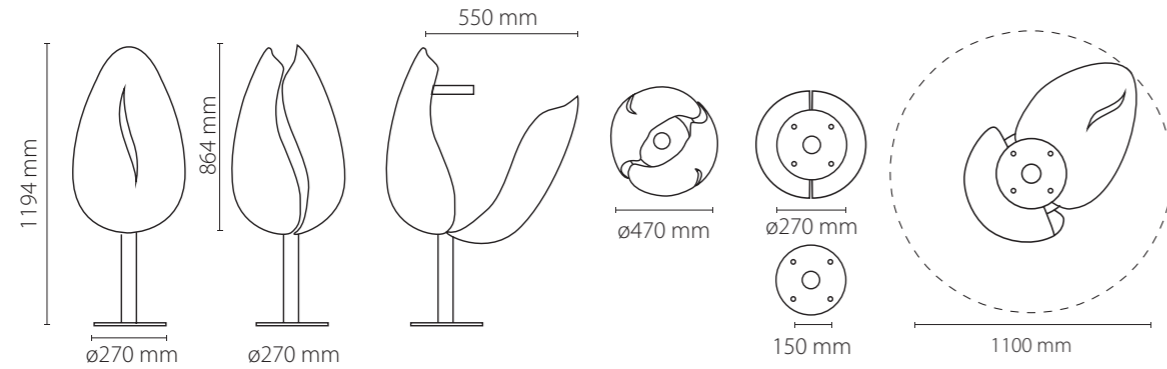

It comprises a solid round steel stem with a tubular frame.

A ring for garbage bags ensures a large waste capacity. The whole unit is surrounded by two curved composite petals.

Features & Materials

Features

Basic RAL colors

Leg: 9005 deep black
 Petals: 9016 traffic white
 Frame: 9005 deep black

Measurements

Holes for M12 bolts: distance from heart to heart: 150 mm

Glass fiber petals +
Subframe and leg with round pedestal plate (galvanized steel): 15 kg
Ring for garbage bag: 1,5 kg